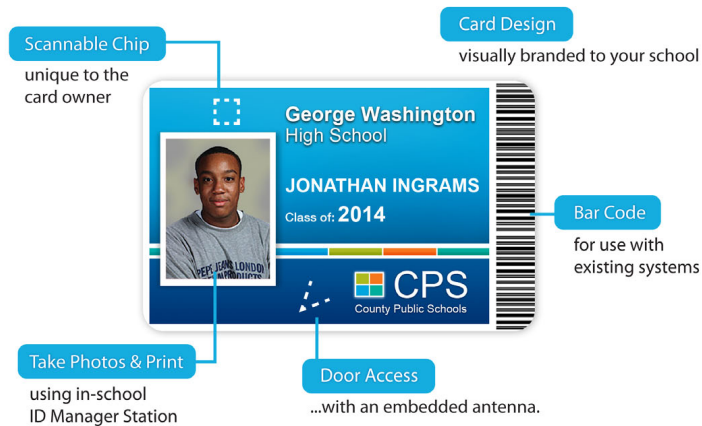

ID Manager Issuing The One Card - Smart ID Cards

ScholarChip is a smart card industry leader. Our One Card is the only true one card system available to K-12. Issuing our card to both students and staff is just the beginning of securing your campus. It automates multi-point attendance with safety and school operations. The One Card is the baseline component of our School Safety and Operations System.

Attendance Services

ID Manager is a component of the ScholarChip Cloud.
An Integrated School Safety and School Operation Service.

ScholarChip® ID Manager

Issuing The One Card

Card issuance is a unique combination of in-school hardware and cloud computing. In schools, our high volume card issuance stations take photos, issue smart IDs, search card holder records and manage batch printing. This is complemented from the cloud, with anywhere - anytime web-based photography and print capability. Hands down, we provide the easiest, fastest and most secure way to issue smart IDs, not only to a single school, but district-wide.

Also available as a mobile, kiosk-mounted station.

Features & Benefits:

Our One Card does many things

Our One Card is not proprietary: it works with our School Safety and Operations System and with other third party smart card services

Our One Card can be issued as a dual factor card: operating as both a proximity and smart card

MIFARE ISO 14443A (13.54 MHz) secure contact-less card

Highly secure, guaranteed Globally Unique ID (GUI)

Only one card is ever active, all previously lost or stolen cards are deactivated