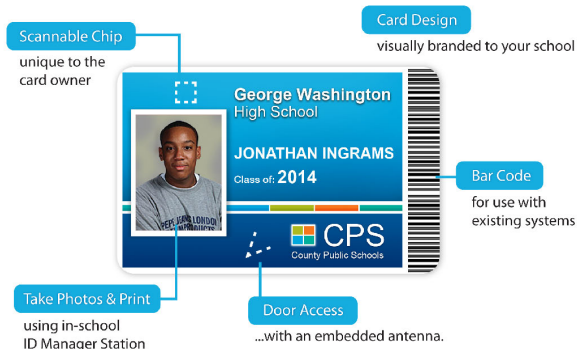

ScholarChip® ID Manager

Issuing The One Card

Card issuance is a unique combination of in-school hardware and cloud computing. Our high volume card issuance stations take photos, produce smart IDs, search card holder records and manage batch printing.

Hands down, we provide the easiest, fastest and most secure way to deliver smart IDs to a single school, or district-wide.

ID Manager Bundle, Desktop Version.